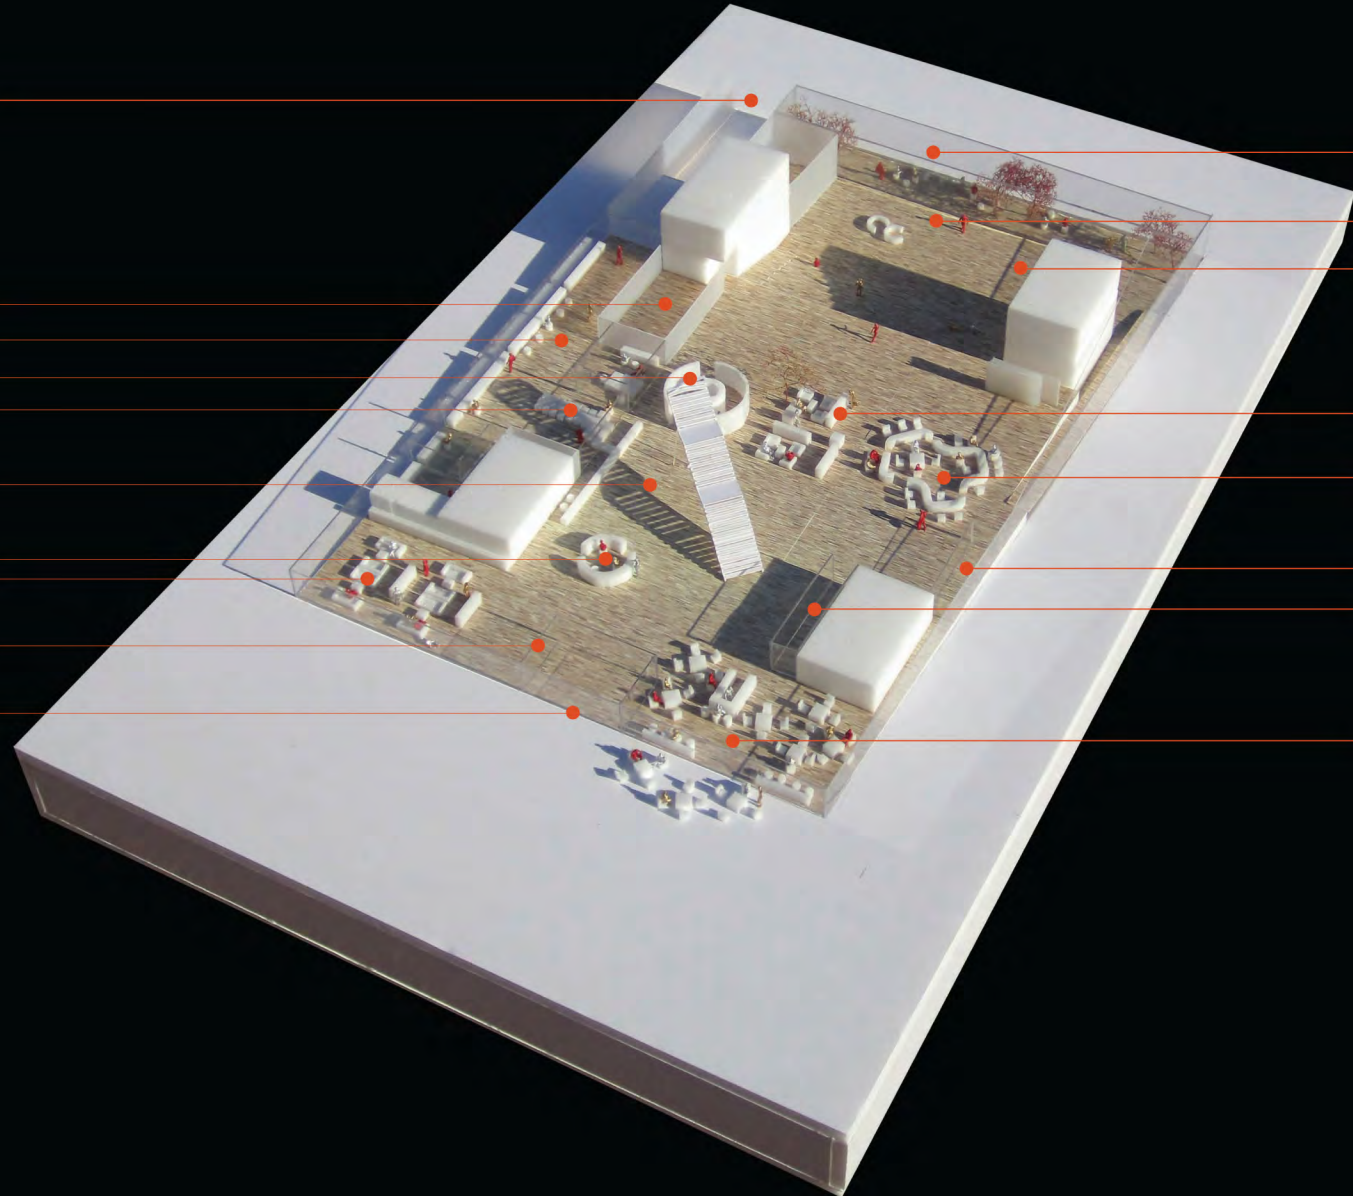

9

LIBRARY

Halifax Central Library

Central atrium space/

Halifax Central Library/

Level 01 /

- Delivery
- Washrooms
- Access Services / Sorting Area
- Holds Pick-up
- Automated Book Sorting Machine
- Self Check-out
- Welcome desk
- Spring Garden Reading Lounge
- External / Internal book drop
- Main entrance

- Green winter garden
- City space
- Program / Meeting space
- Seating / Bestsellers / Quick reads new releases / DVDs
- Browsing / Internet Computers
- Queen Street entrance
- Elevators
- Spring Garden Cafe

Halifax Central Library/

Level 02 / Children / Teen/

- Homework area
- Library staff
- Family reading area
- Elementary / Family computing
- Family washrooms
- Elementary homework / study
- Computer / Internet
- Elementary gaming
- Help desk
- Open study
- Soundproof music labs
- Teen gaming
- Teen study / reading
- Study cells

- Reading / seating
- Study cells
- Open study
- Help desk
- Open study
- Washrooms
- Self check-out
- Elevators
- Study cells
- Reading / seating
- Open study

Halifax Central Library/

Level 05 / Halifax Living Room / Harbour view cafe