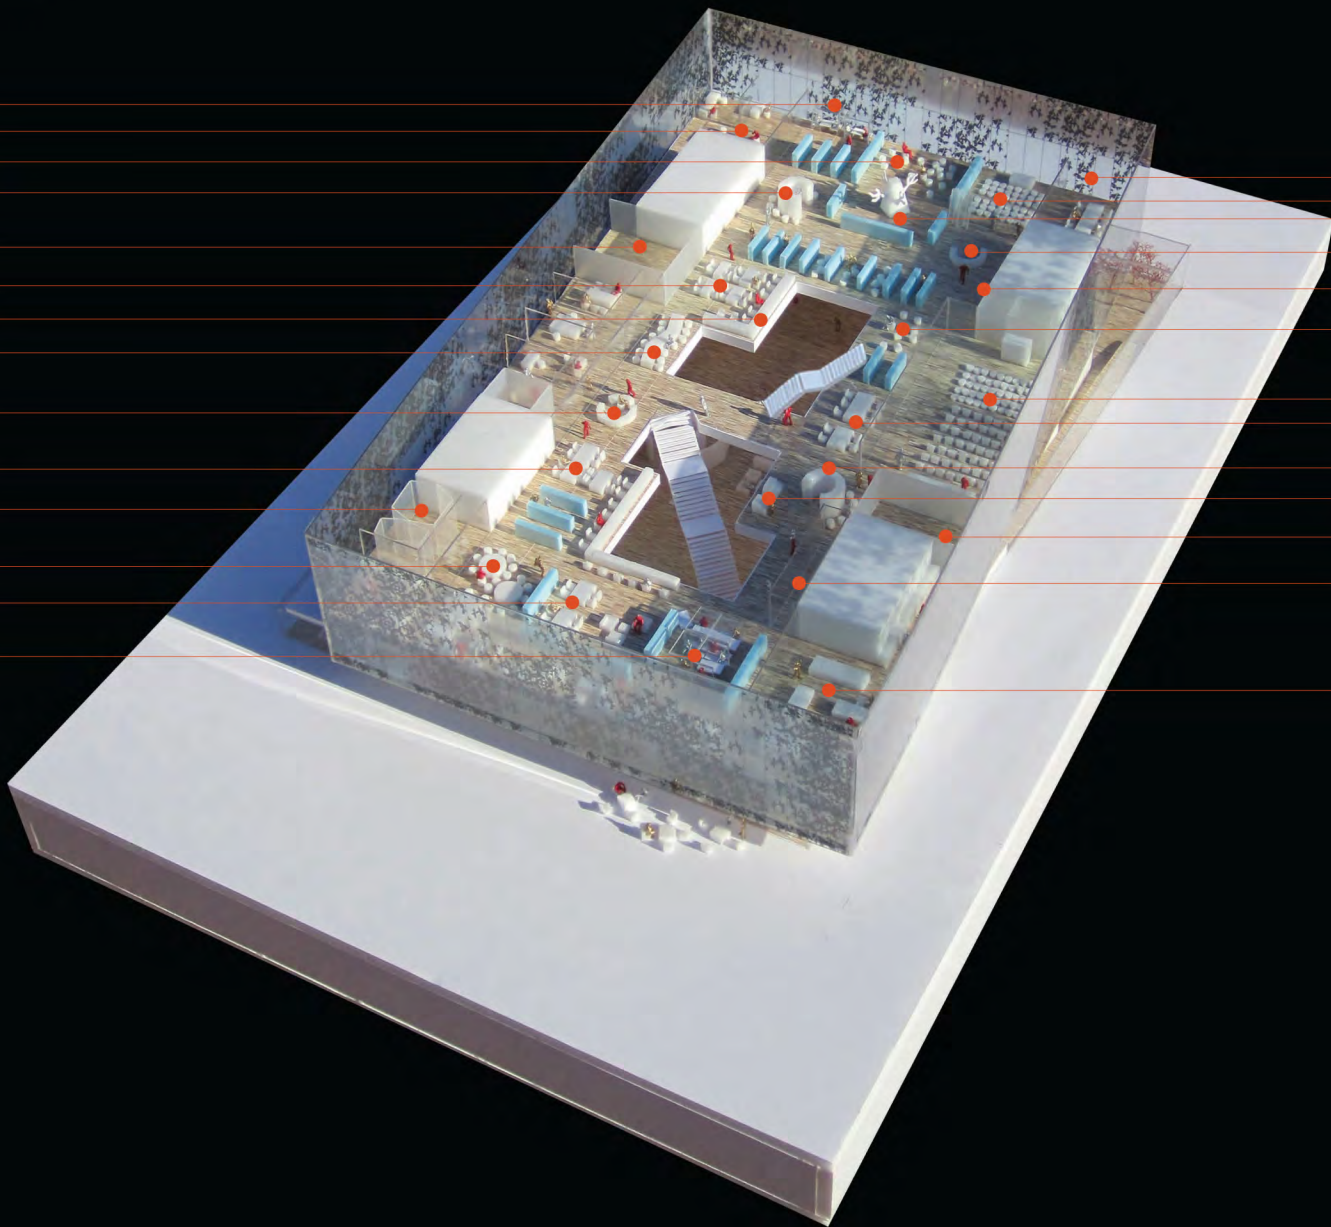

Halifax Central Library/

Level 02 / Children / Teen/

- Homework area
- Library staff
- Family reading area
- Elementary / Family computing
- Family washrooms
- Elementary homework / study
- Computer / Internet
- Elementary gaming
- Help desk
- Open study
- Soundproof music labs
- Teen gaming
- Teen study / reading
- Study cells

- Program / Prep room
- Small children's program space
- Help desk
- Stroller parking
- Play space
- Large children's program space
- Table activities
- Pre-school / family computing
- Self check-out
- Washrooms
- Elevators
- Workshop / study room